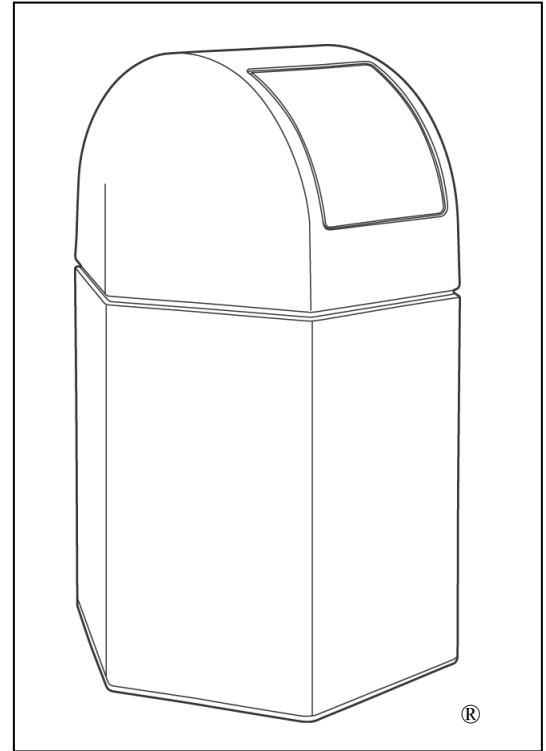

170 Litre Hex with Dome Lid

Item #: 73790399 – Gray
73790299 – Sand Granite Beige
73790199 – Black

Size: 41 ½" H x 25" W x 22" D
Weight: 25 lbs.

Carton Size: 1) 23 ½"L x 25 ½"W x 32"H 2) 25"L x 22"W x 15 ½"H
Shipping Weight: 1) 20# (70#OS2) 2) 10# (30# OS1)

Cubic Feet: 1) 11.56 2) 5.09

Dimensional Weight: 1) 102.9# 2) 45.36#

B/L Description: Plastic Art 156600-02 SUB 1-2 PCF CL 300

Material Process: Blow-molded base; Roto-molded lid

Standard Inclusions: Flipper Door

Ships UPS: (2) cartons

Made in the U.S.A.

FEATURES

Molded from high density polyethylene with varying amounts of plastic regrind and post-industrial plastics

45-gallon container

Hex shaped dome lid

Flipper Door

Large 10-1/4" x 11-1/2" trash opening

Grab Bag® system and Telescoping Lid

Textured finish

UV inhibitors in material

1-year Warranty

BENEFITS

- Weather resistant
- Durable – Won't rust, chip or dent
- Indoor/outdoor use
- Reflects your concern for the environment and promotes recycling
- Perfect for high-traffic areas
- Uses standard 45-gallon trash bag
- Discourages the placement of garbage on top of unit
- Prevents rainwater from collecting in waste container
- Conceals trash and odors
- Accommodates disposal of large trash items
- Holds bag in place, eliminating bag slippage
- Clean and tidy appearance
- Creates a clean appearance by hiding hand prints and dirt
- Limit fading in bright sunlight
- Replacement or refund; customer satisfaction guaranteed