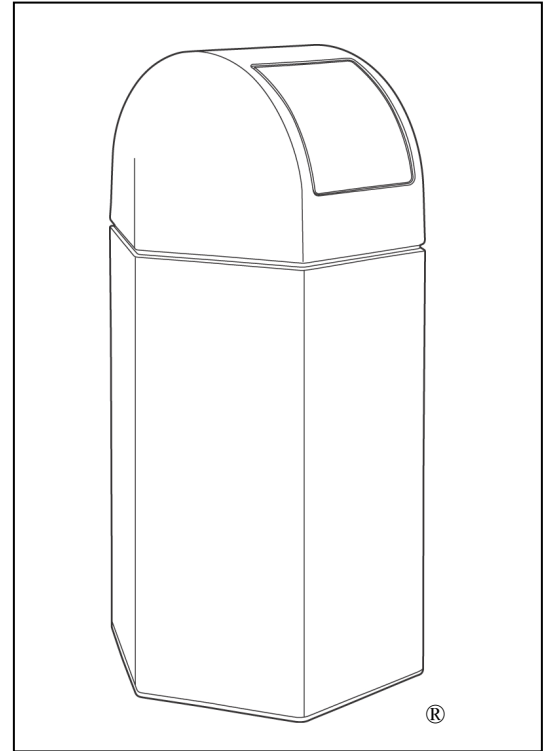

189 Litre Hex with Dome Lid

Item #: 73760399 –Gray
73760299 – Sand Granite Beige
73760199 – Black

Size: 52 1/2" H x 25"W x 22"D
Weight: 25-1/2 lbs.

Carton Size: 1) 44"H x 23"W x 27"D 2) 25"L x 22"W x 15 1/2 "H
Shipping Weight: 1) 22 1/2 # 2) 10# (30# OS1)

Cubic Feet: 1) 15.81 2) 5.09
Dimensional Weight: 1) 140.84# 2) 45.36#

B/L Description: Plastic Art 156600-02
SUB 1-2 PCF CL 300

Material Process: Blow-molded base; Roto-molded lid

Standard Inclusions: Flipper Door

Ships Truck: (2) cartons

Made in the U.S.A.

FEATURES	BENEFITS
Molded from high density polyethylene with varying amounts of plastic regrind and post-consumer plastics	<ul style="list-style-type: none"> • Weather resistant • Durable – Won't rust, chip or dent • Indoor/outdoor use • Reflects your concern for the environment and promotes recycling
50-gallon container	<ul style="list-style-type: none"> • Perfect for high-traffic areas • Uses standard 55-gallon trash bag
Hex shaped dome lid	<ul style="list-style-type: none"> • Discourages the placement of garbage on top of unit • Prevents rainwater from collecting in waste container
Flipper Door	<ul style="list-style-type: none"> • Conceals trash and odors
Large 10-1/4" x 11-1/2" trash opening	<ul style="list-style-type: none"> • Accommodates disposal of large trash items
Grab Bag® system and Telescoping Lid	<ul style="list-style-type: none"> • Holds bag in place, eliminating bag slippage • Clean and tidy appearance
Textured finish	<ul style="list-style-type: none"> • Creates a clean appearance by hiding hand prints and dirt
UV inhibitors in material	<ul style="list-style-type: none"> • Limit fading in bright sunlight
1-year Warranty	<ul style="list-style-type: none"> • Replacement or refund; customer satisfaction guaranteed